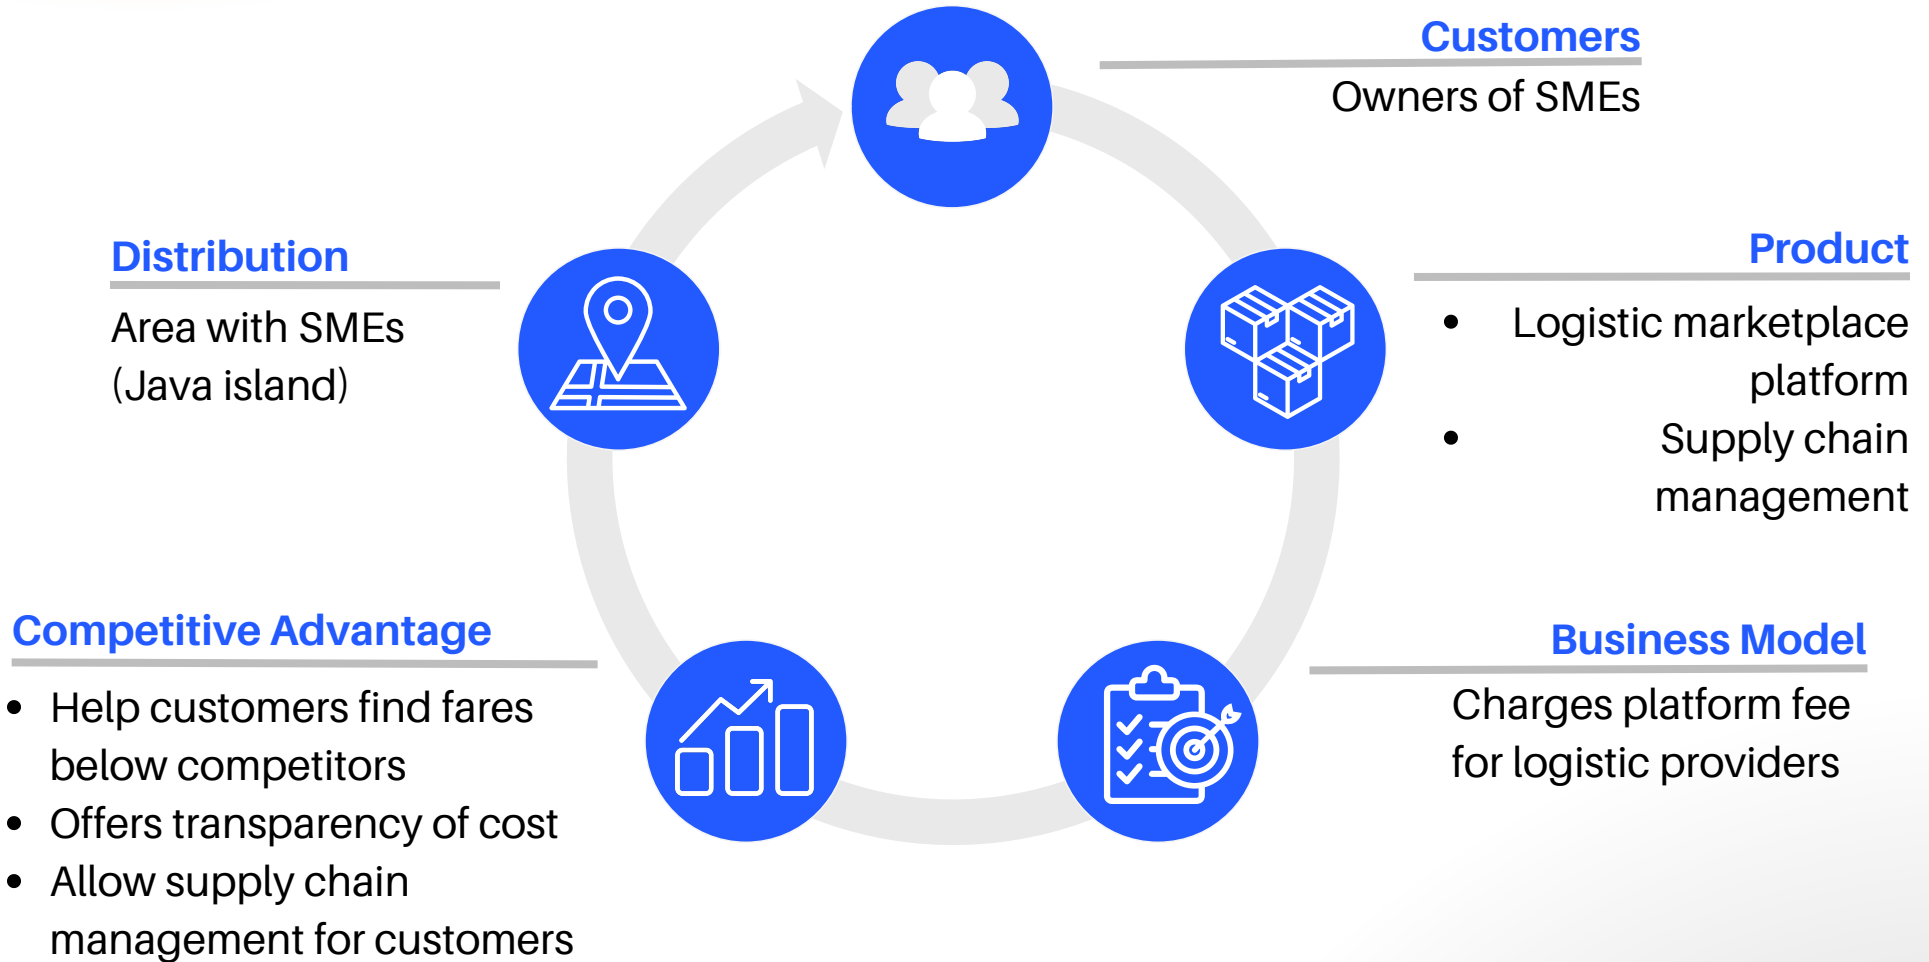

Our go-to-market