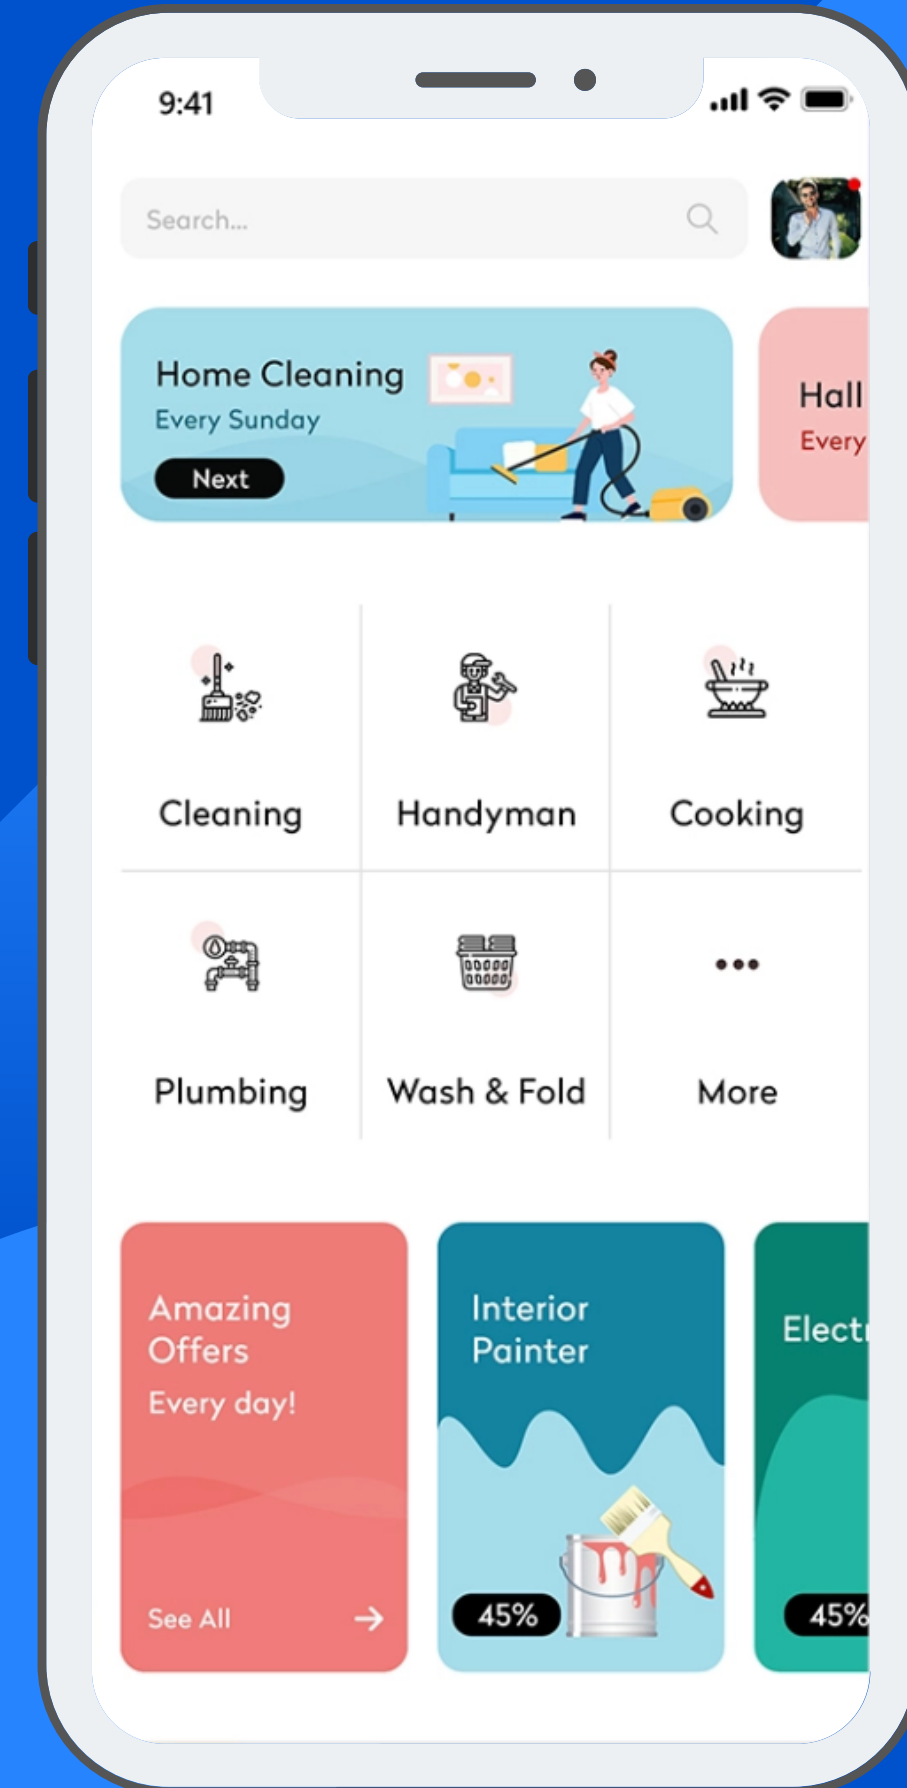

Pattern Problems

- Contract problems
- Transparency of material pricing problem
- Unreliable workers
- Price of shifts are overly rated

Linked Problems

- Workers are having uncertainty about their work
- Number of problems are being solved inefficiently

Core Problems

"Clients are not able to reach workers on an efficient basis"

Proposed Solution

Kuli is a mobile app designed and developed to ease the access of labor and construction workers for small-scale renovations to large house expansions, at a touch of a button.

CUAN MENUJU LANGIT.LTD

Conclusion

Kuli is an innovative mobile app designed to revolutionize the construction industry. With Kuli, clients can easily access labor and construction workers for any project, no matter the scale. Our app offers a variety of features to ensure that clients have a seamless experience.